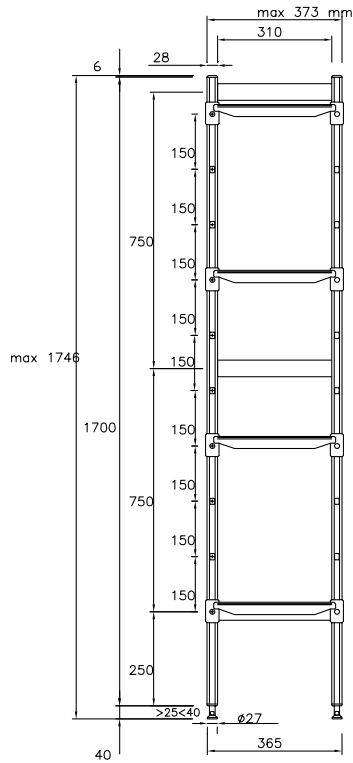

### Short Form Specification

Item No. \_\_\_\_\_

For corner installation. 4-level shelving set with louvered sectional polyethylene shelves (depth=373mm). Aluminium (20 micron) side uprights (height=1700mm). Adjustable feet. To be combined with a linear shelving unit

### Construction

- Uprights and shelf frames constructed entirely in anodized aluminium (20 micron).
- Shelves made by section of polyethylene tablets.
- Sectional polyethylene shelves are dishwasher safe.
- Corner shelving must be fixed to a linear shelf (either 375mm or 475mm in depth) with the included bar clamps and can be positioned anywhere along the length of the linear shelf.
- 4 tiers and 4 corner clamps.

### Optional Accessories

- Polyethylene shelf with aluminium frame, 373x798mm PNC 850038
- Angle joint for shelves (depth=373mm) PNC 850070
- 2 swivelling wheels, 100mm PNC 850072
- 2 swivelling wheels with brakes, 100mm PNC 850073

APPROVAL: \_\_\_\_\_

Experience the Excellence  
[www.electroluxprofessional.com](http://www.electroluxprofessional.com)

Front

**Key Information:**

<b>External dimensions, Width:</b>	
<b>137051 (ACS830)</b>	834 mm
<b>External dimensions, Depth:</b>	373 mm
<b>External dimensions, Height:</b>	1700 mm
<b>Max loading weight:</b>	1000 kg
<b>Net weight:</b>	14 kg
<b>Uprights</b>	1