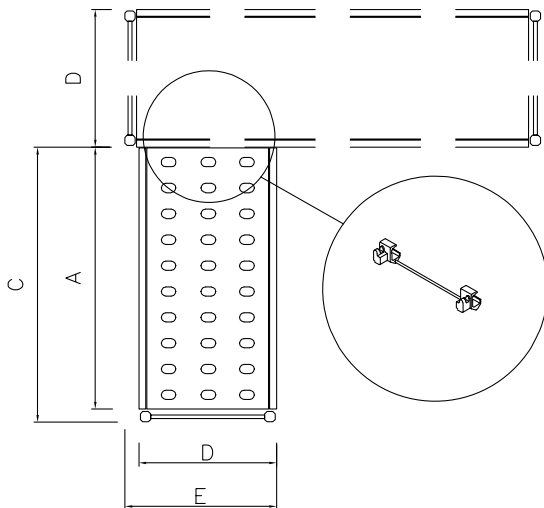

Key Information:

External dimensions, Width:	
137051 (ACS830)	834 mm
External dimensions, Depth:	373 mm
External dimensions, Height:	1700 mm
Max loading weight:	1000 kg
Net weight:	14 kg
Uprights	1

Top

Other